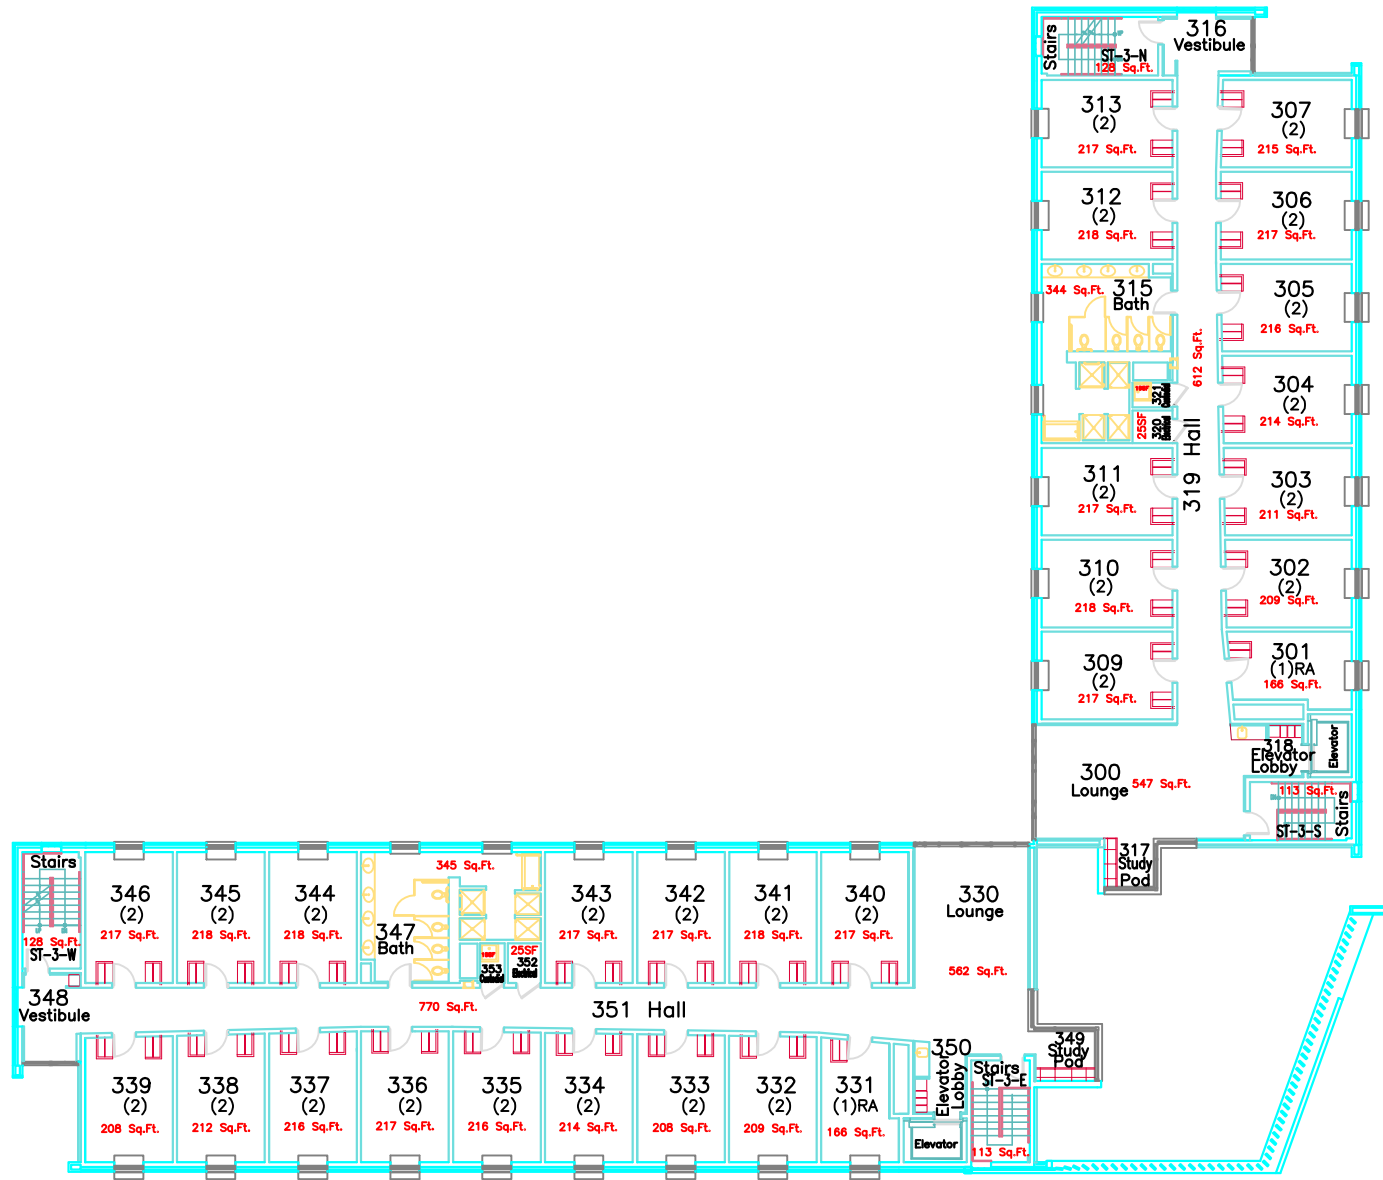

Date	January, 2008	Sheet	
Project	BINDER		2 OF 6
Scale	1:8 - (1:27)		

Building Designation BOR		
No.	Revision/Issue	Date

BORNHUETTER HALL
First Floor

Date	January, 2008	Sheet	1 OF 6
Project	BINDER		
Scale	1/8" = (1:27)		
Building Designation BOR			
No.	Revision/Issue	Date	

**BORNHUETTET
HALL**
Basement

Date	January, 2008	Sheet	
Project	BINDER	3 OF 6	
Scale	1/8" = (1:27)		
Building Designation BOR			
No.	Revision/Issue	Date	
BORNHUETTER HALL Second Floor			
			
			
THE COLLEGE OF WOOSTER			

Date	January, 2008	Sheet	
Project	BINDER	4 OF 6	
Scale	1:8 - (1:27)		
Building Designation BOR			
No.	Revision/Issue	Date	

**BORNHUETTER
HALL
Third Floor**