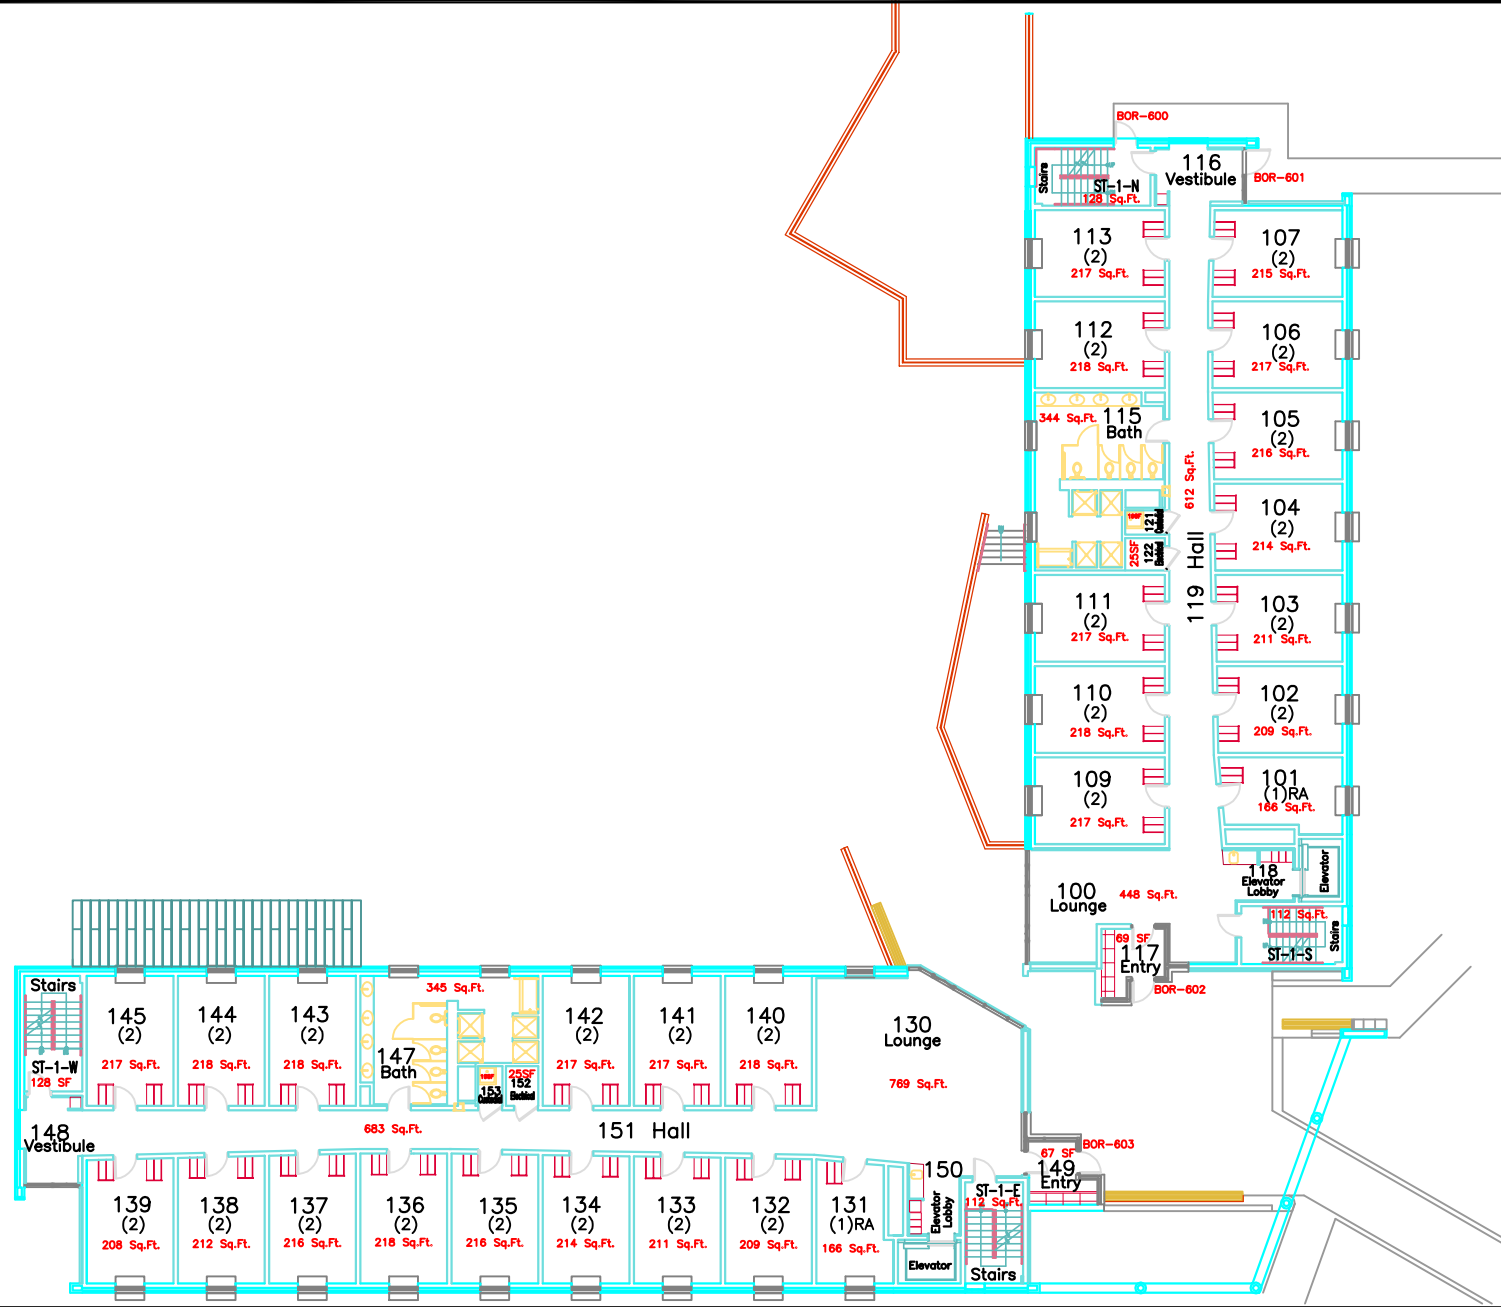

Date	January, 2008	Sheet	
Project	BINDER		2 OF 6
Scale	1:8 - (1:27)		

Building Designation BOR		
No.	Revision/Issue	Date

BORNHUETTER HALL
First Floor

Date	January, 2008	Sheet	1 OF 6
Project	BINDER		
Scale	1/8" = (1:27)		
Building Designation BOR			
No.	Revision/Issue	Date	

**BORNHUETTET
HALL**
Basement

Date	January, 2008	Sheet	
Project	BINDER	3 OF 6	
Scale	1/8" = (1:27)		
Building Designation BOR			
No.	Revision/Issue	Date	
BORNHUETTER HALL Second Floor			
			
			
THE COLLEGE OF WOOSTER			

Date	January, 2008	Sheet	
Project	BINDER	4 OF 6	
Scale	1:8 - (1:27)		
Building Designation BOR			
No.	Revision/Issue	Date	

**BORNHUETTER
HALL
Third Floor**