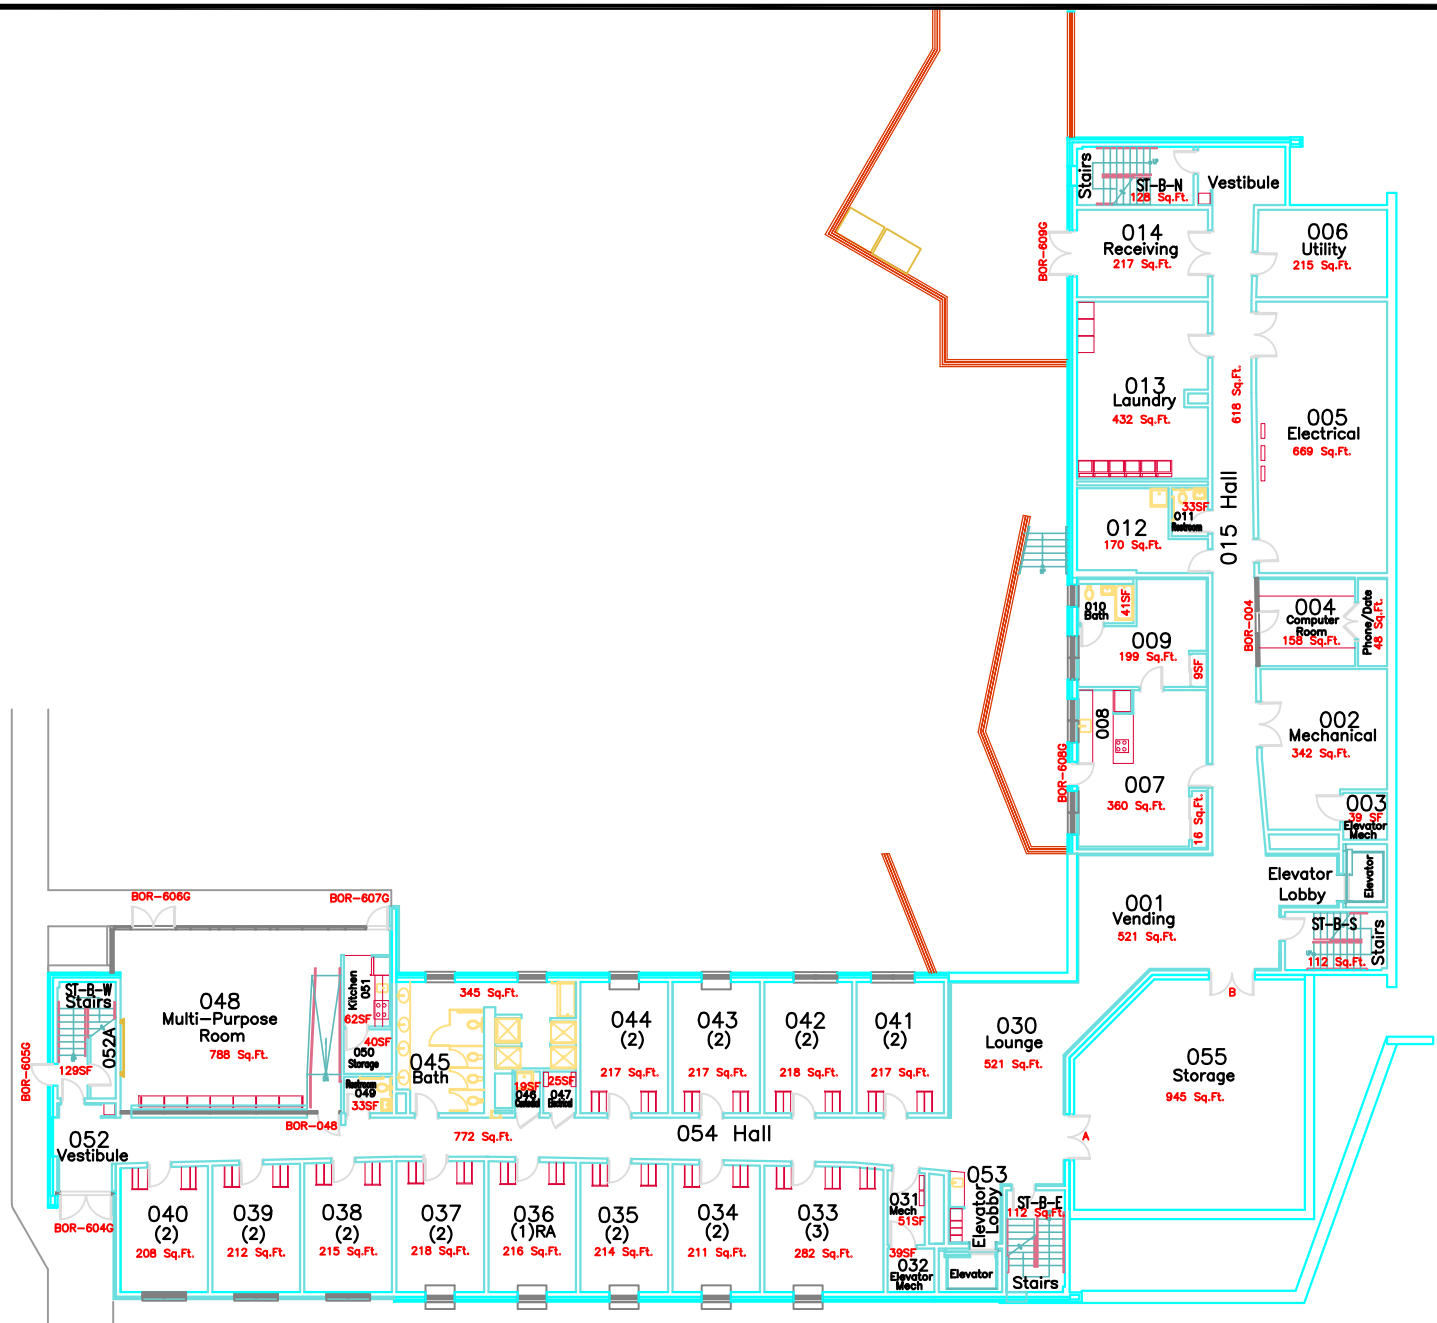

Date	January, 2008	Sheet	
Project	BINDER		2 OF 6
Scale	1:8 - (1:27)		

Building Designation BOR		
No.	Revision/Issue	Date

BORNHUETTER HALL
First Floor

Date	January, 2008	Sheet	1 OF 6
Project	BINDER		
Scale	1/8" = (1:27)		
Building Designation BOR			
No.	Revision/Issue	Date	

**BORNHUETTET
HALL**
Basement

Date	January, 2008	Sheet	
Project	BINDER	3 OF 6	
Scale	1/8" = (1:27)		
Building Designation BOR			
No.	Revision/Issue	Date	
BORNHUETTER HALL Second Floor			
			
			
THE COLLEGE OF WOOSTER			

Date	January, 2008	Sheet	
Project	BINDER	4 OF 6	
Scale	1:8 - (1:27)		
Building Designation BOR			
No.	Revision/Issue	Date	

**BORNHUETTER
HALL
Third Floor**