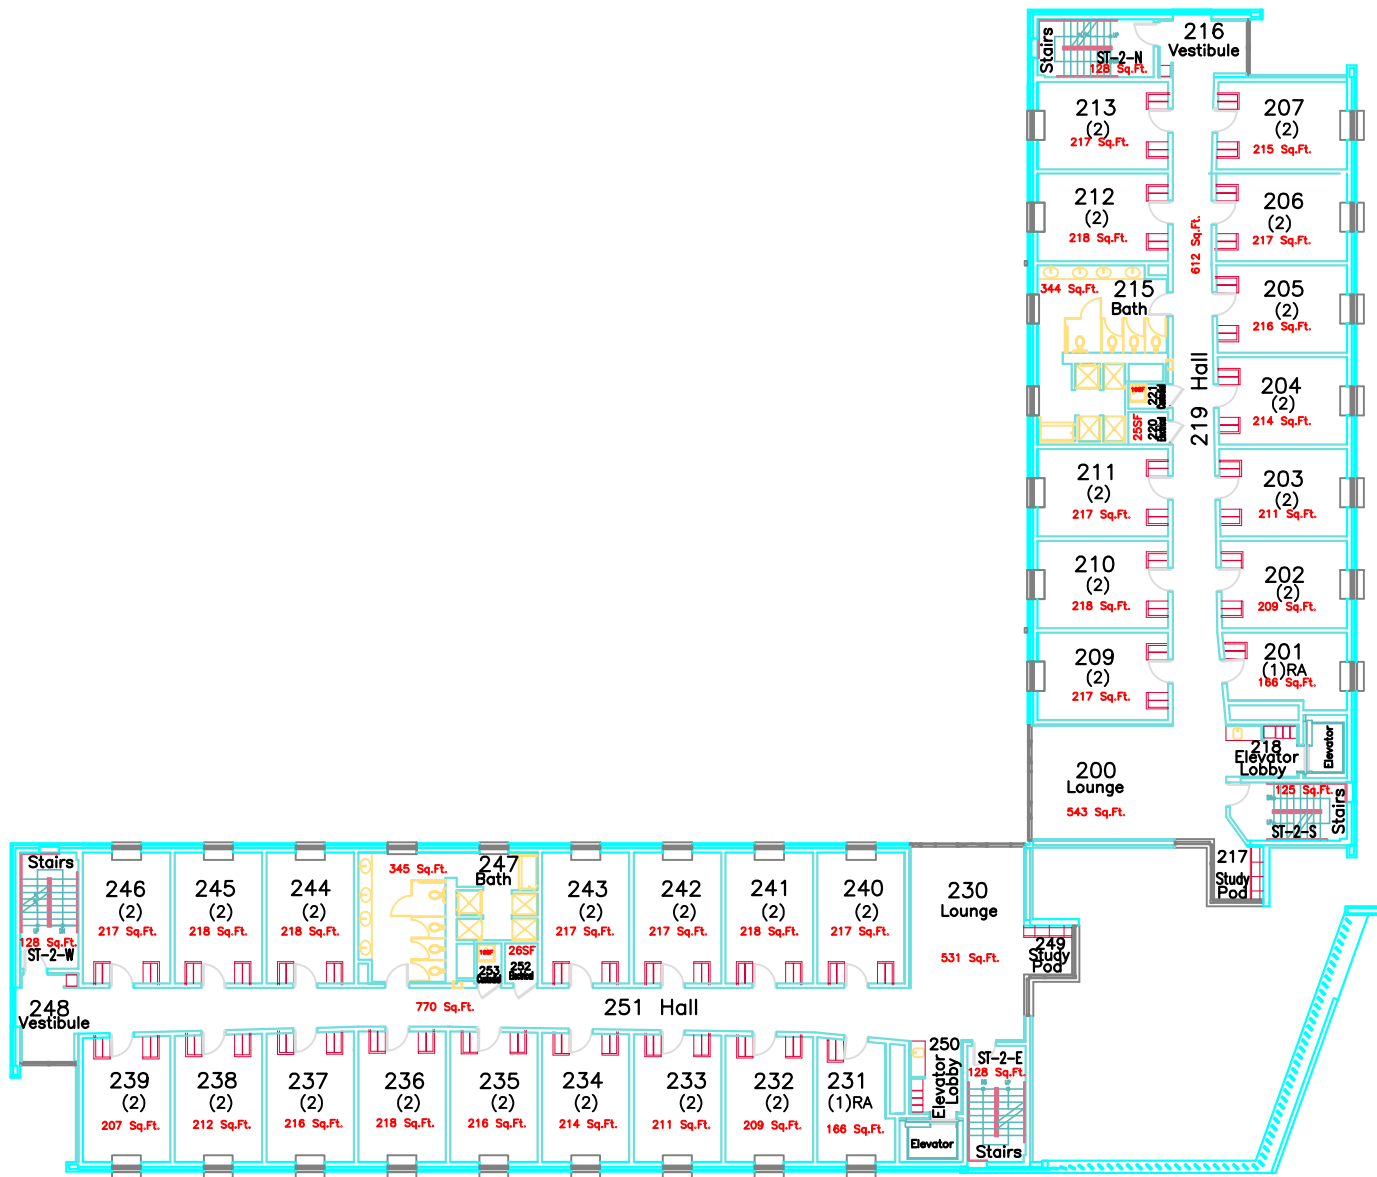

Date	January, 2008	Sheet	
Project	BINDER		2 OF 6
Scale	1:8 - (1:27)		

Building Designation BOR		
No.	Revision/Issue	Date

BORNHUETTER HALL
First Floor

Date	January, 2008	Sheet	1 OF 6
Project	BINDER		
Scale	1/8" = (1:27)		
Building Designation BOR			
No.	Revision/Issue	Date	

**BORNHUETTET
HALL**
Basement

Date	January, 2008	Sheet	
Project	BINDER	3 OF 6	
Scale	1/8" = (1:27)		
Building Designation BOR			
No.	Revision/Issue	Date	
BORNHUETTER HALL Second Floor			
			
			
THE COLLEGE OF WOOSTER			

Date	January, 2008	Sheet	
Project	BINDER	4 OF 6	
Scale	1:8 - (1:27)		
Building Designation BOR			
No.	Revision/Issue	Date	

**BORNHUETTER
HALL
Third Floor**