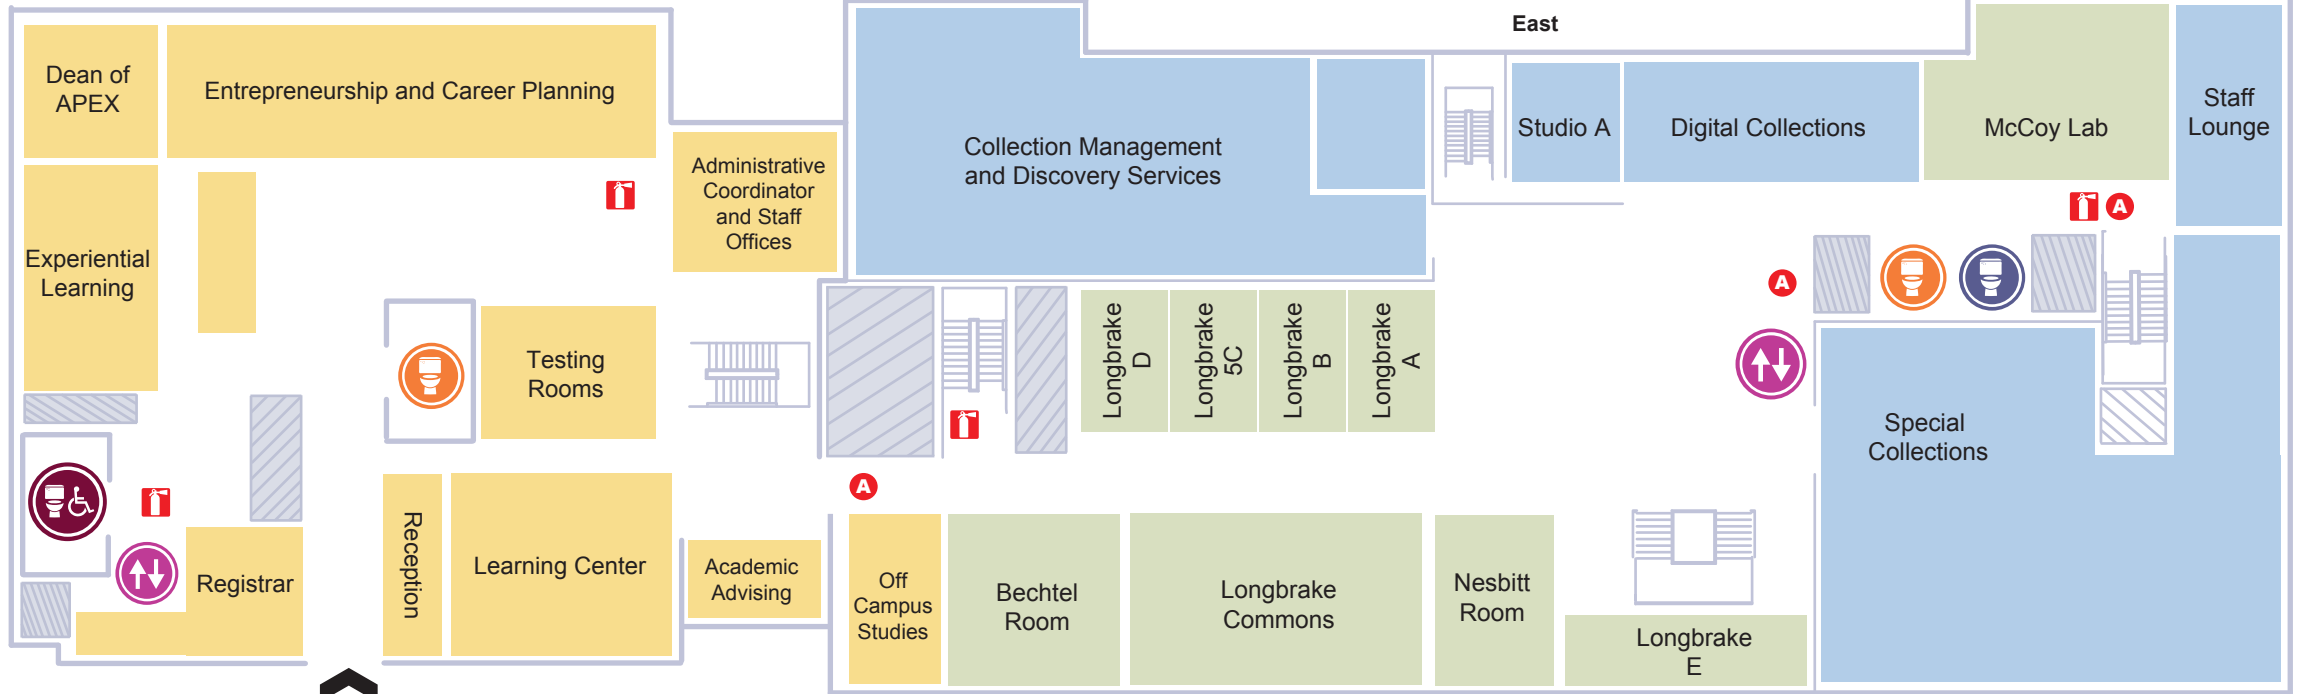

APEX

West

Beall Avenue

Andrews Lower Level 1

East

APEX West Entrance

West

-  APEX
-  Group Study and meeting rooms
-  Staff areas and offices

-  All Gender, Accessible Restroom
-  Women's Restroom
-  Men's Restroom
-  Elevator
-  Fire extinguisher
-  Fire alarm