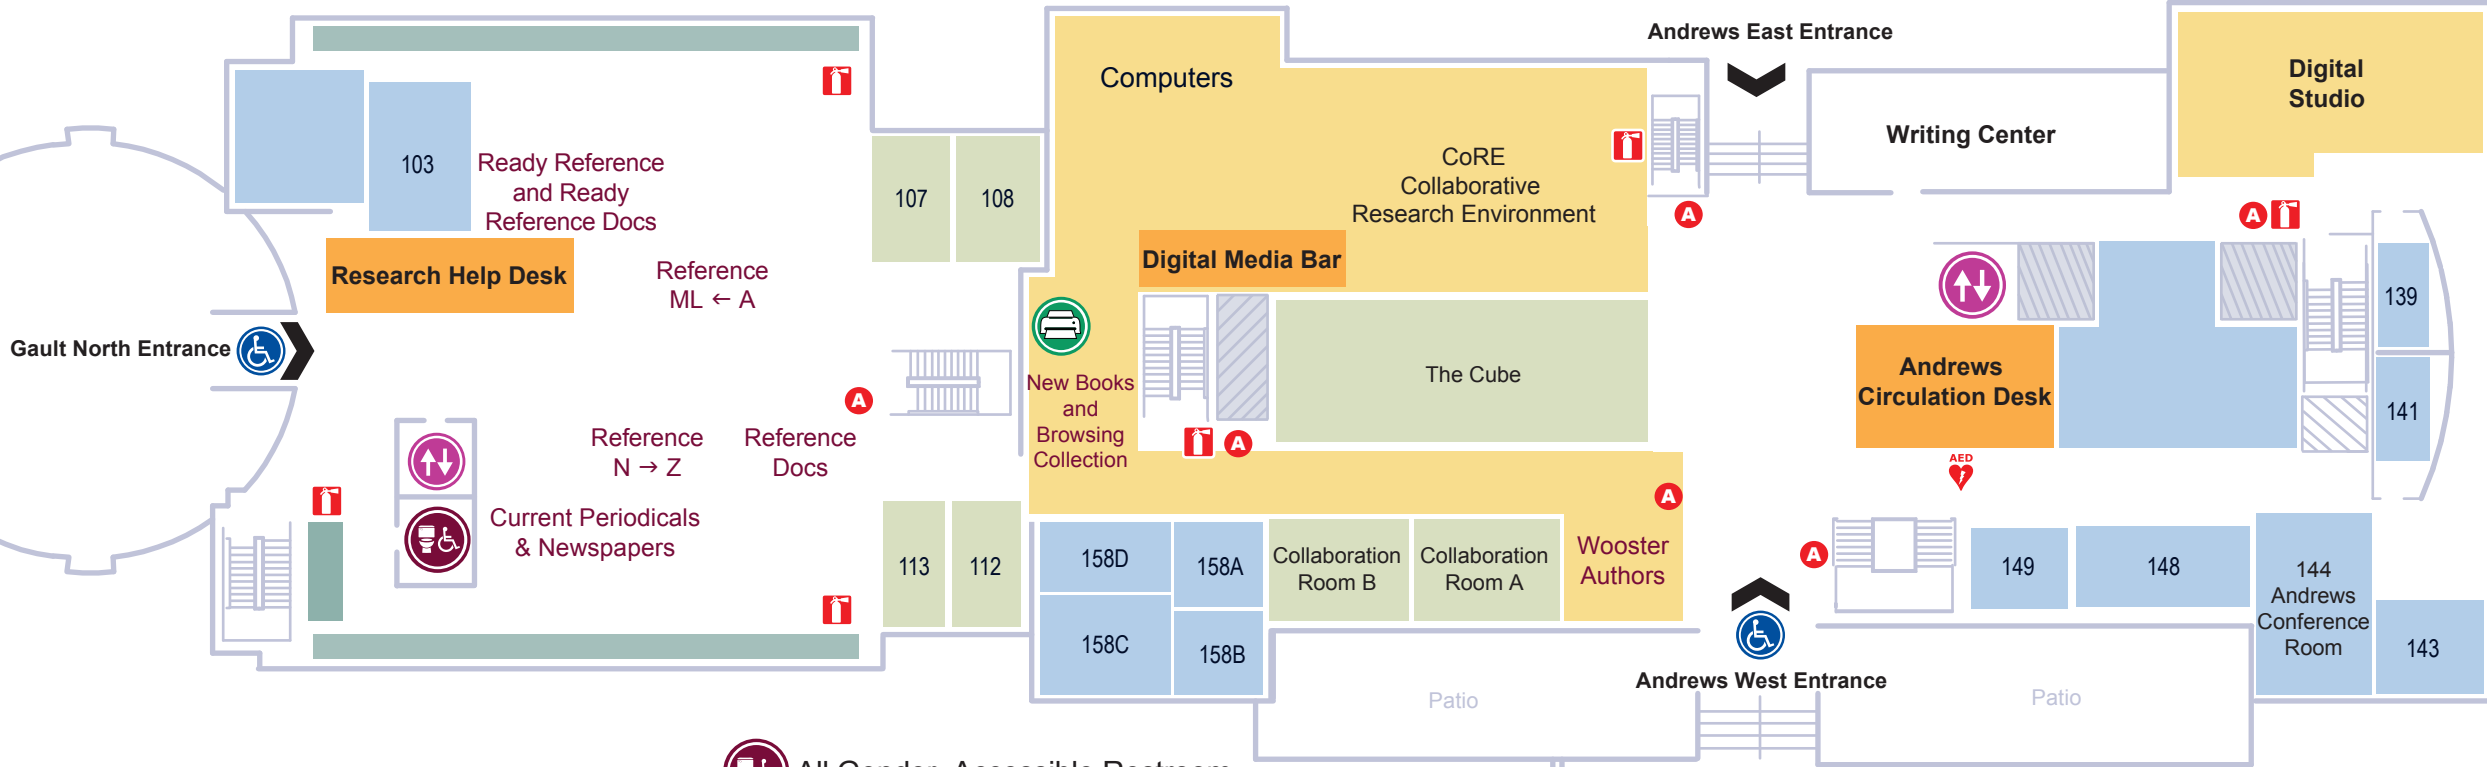

Gault 1

Andrews 1

Beall Avenue

Information and Help Desks

CoRE Collaborative Research Environment

Group Study and meeting rooms

Senior Carrels

Staff areas and offices

All Gender, Accessible Restroom

Printer/Copier

Elevator

Accessible Entrance

Automated External Defibrillator

Fire Alarm

Fire Extinguisher